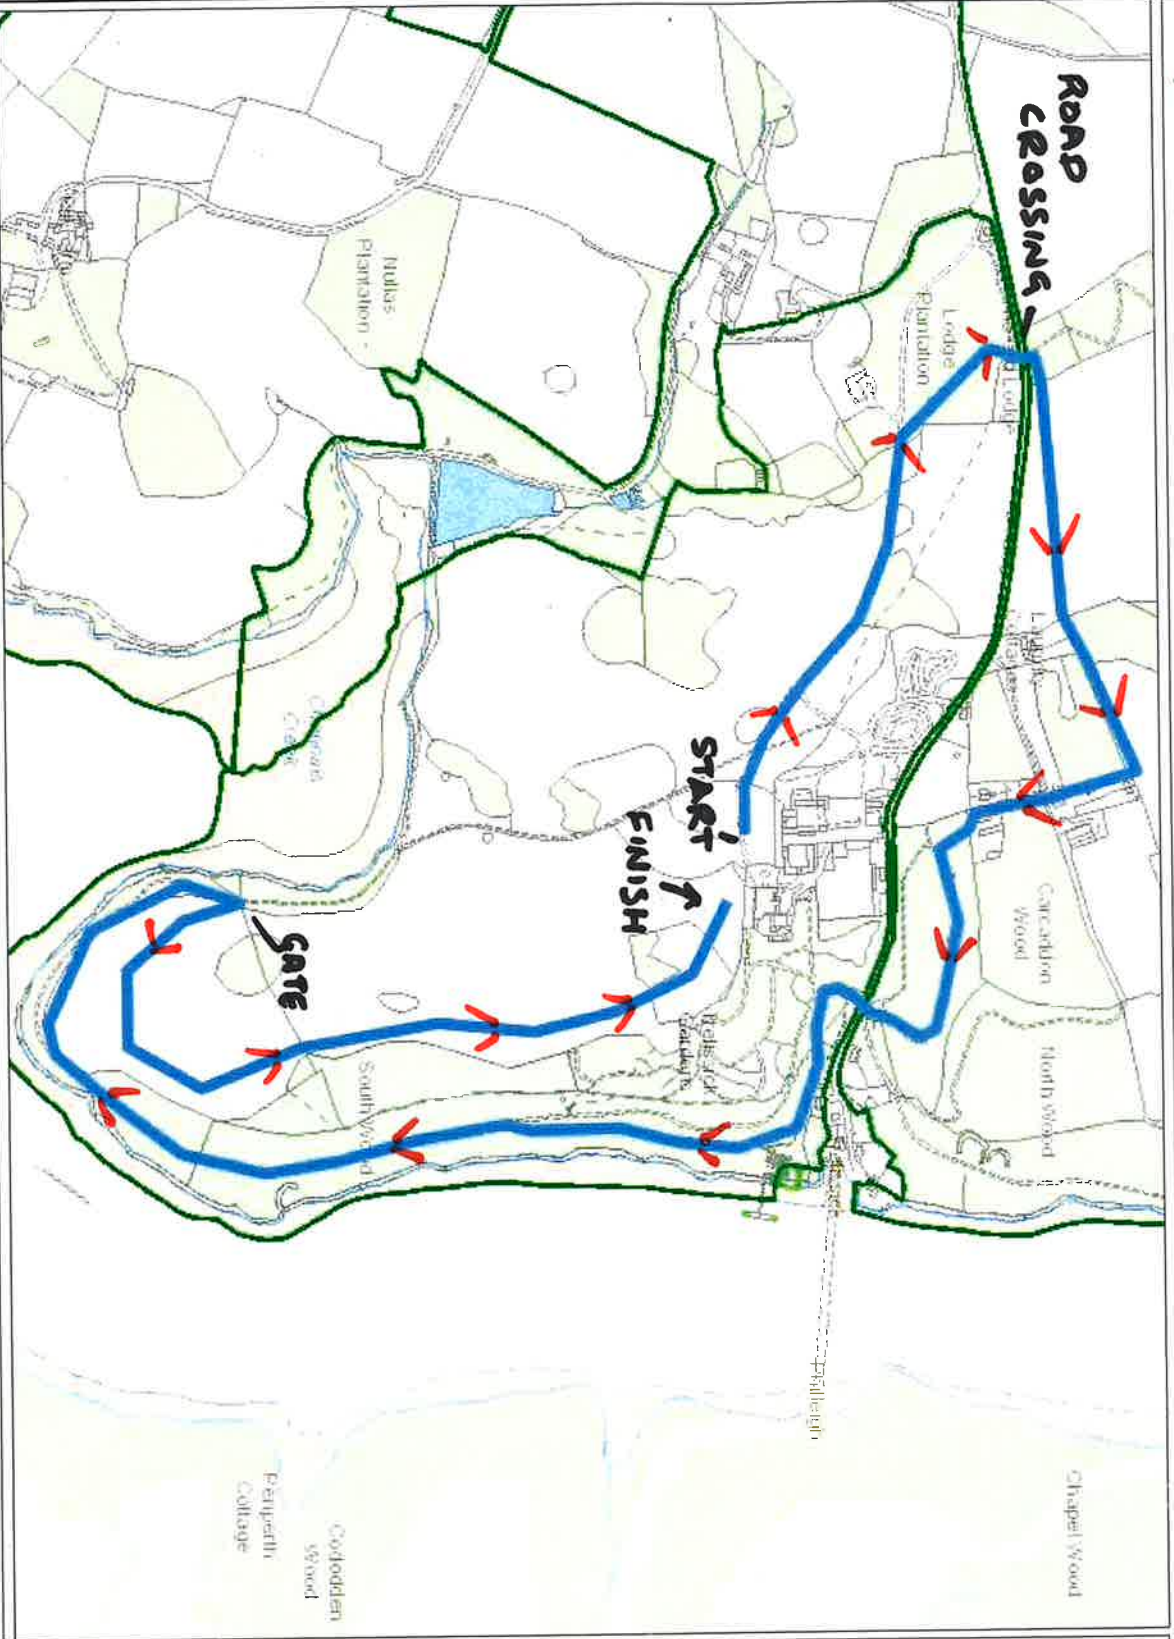

Barkrun route

Legend

- NT Ownership (GB)
- NT Leasehold (GB)

1: 7,545

Notes

This map was automatically generated using the National Trust GIS Browser

This map is a user generated static output from an Intranet mapping site and is for reference only. Data layers that appear on this map may or may not be accurate, current, or otherwise reliable.

THIS MAP IS NOT TO BE USED FOR NAVIGATION

301.8
0 150.90 301.8 m
British_National_Grid
© Crown copyright and database rights 2021 Ordnance Survey 100023974